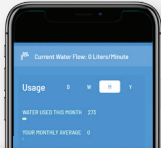

## Get connected to your water

Want to know when it's time to add salt, how much water you use, or respond to continuous water flow alerts? Now, you can connect to your household's water with Rheem's WiFi-enabled softener!

## How does it work?

Working in conjunction with your Rheem WiFi Water Softener, the free app provides water usage analytics, salt levels and alerts, continuous water flow alerts and more all from your smart device.